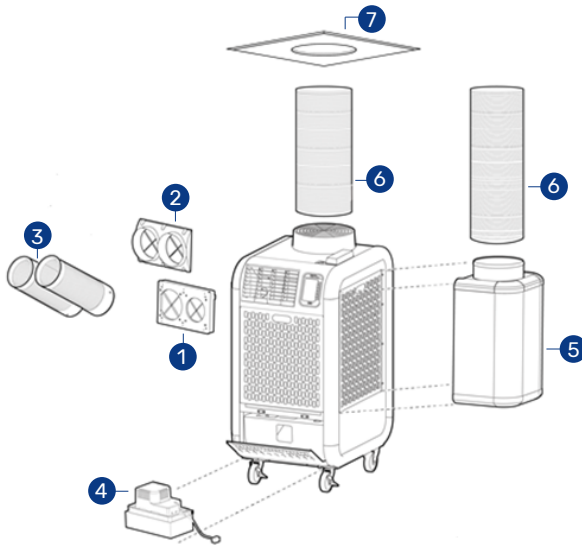

ACCESSORIES

NOZZLE APPLICATION

#	Part No.	Description
1	481769-0280	5" Two Hole Base Plate
2	481170-0480	5" Two Hole Quick Connect Flange
3	484209-0480	5" Quick Connect Nozzle**
4	484789-0220	Condensate Pump, 230v
5	484350-1170	Plenum Condenser Air
6	LA481744-0410	12" Self-Supported Duct
7	484490-1030	Ceiling Tile Kit, 12-in hole, metal
*	LA146373-8280	Ceiling Tile Kit, 12-in hole, plastic
*	LAY45771-0060	Flexible Air Duct, 8' by 12"
*	HDK-12	2' x 2' Ceiling Tile with 8' of 12" Flex Duct