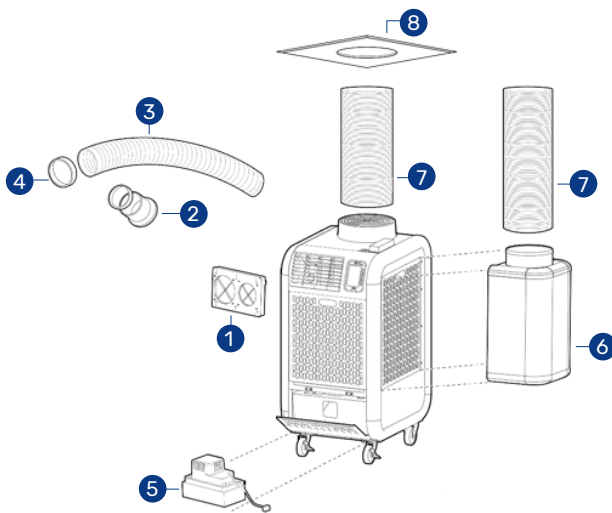

ACCESSORIES

NOZZLE APPLICATION

#	Part No.	Description
1	481769-0280	5" Two Hole Base Plate
2	481170-0480	5" Two Hole Quick Connect Flange
3	484209-0480	5" Quick Connect Nozzle**
4	484789-0220	Condensate Pump, 230v
5	484350-1170	Plenum Condenser Air
6	LA481744-0410	12" Self-Supported Duct
7	484490-1030	Ceiling Tile Kit, 12-in hole, metal
*	LA146373-8280	Ceiling Tile Kit, 12-in hole, plastic
*	LAY45771-0060	Flexible Air Duct, 8' by 12"
*	HDK-12	2' x 2' Ceiling Tile with 8' of 12" Flex Duct

* Not Pictured

** Sold Individually

DUCT HOSE APPLICATION

#	Part No.	Description
1	481769-0280	5" Two Hole Base Plate
2	481170-0450	5" Flange Ext. Duct**
3	LA481744-0420	5" Self-Supported Duct**
4	481851-0200	5" Trim Ring**
5	484789-0220	Condensate Pump, 230v
6	484350-1170	Plenum Condenser Air
7	481744-0062	12" Self-Supported Duct
8	484490-1030	Ceiling Tile Kit, 12-in hole, metal
*	LA146373-8280	Ceiling Tile Kit, 12-in hole, plastic
*	LAY45771-0060	Flexible Air Duct, 8' by 12"
*	HDK-12	2' x 2' Ceiling Tile with 8' of 12" Flex Duct